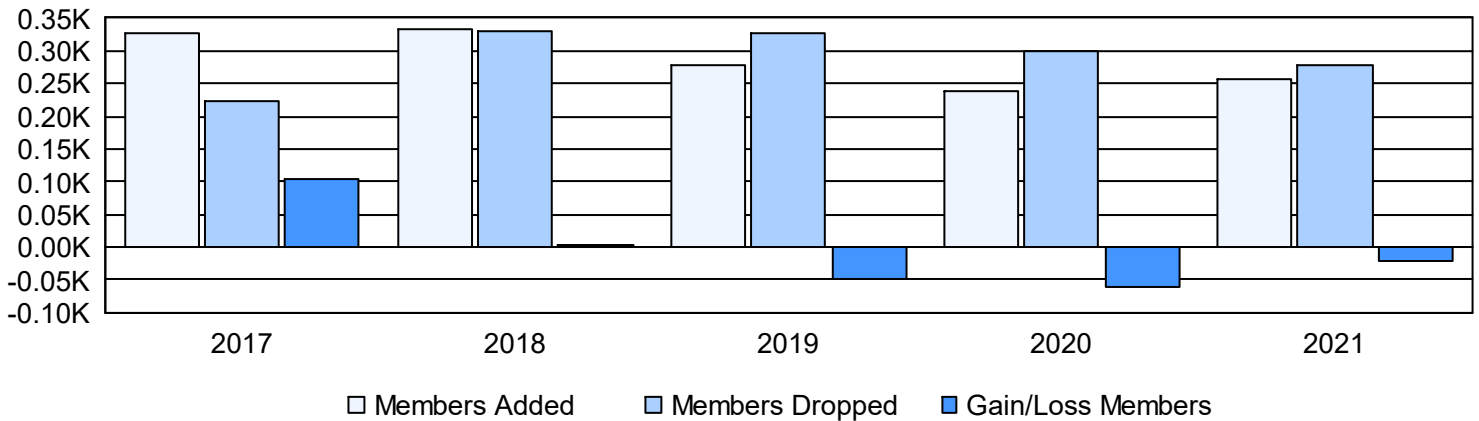

Year	New Clubs	Dropped Clubs	Gain/ Loss Clubs	New Members	Charter Members	Reinstate Members	Transfer Members	Total Member Added	Total Members Dropped	Gain/ Loss Members
2016-2017	3	2	1	215	87	24	1	327	224	103
2017-2018	4	3	1	195	106	28	4	333	331	2
2018-2019	2	1	1	193	56	22	7	278	328	-50
2019-2020	4	4	0	77	93	56	12	238	298	-60
2020-2021	5	3	2	107	116	24	10	257	279	-22
Average	4	3	1	157	92	31	7	287	292	-5

Clubs

Members