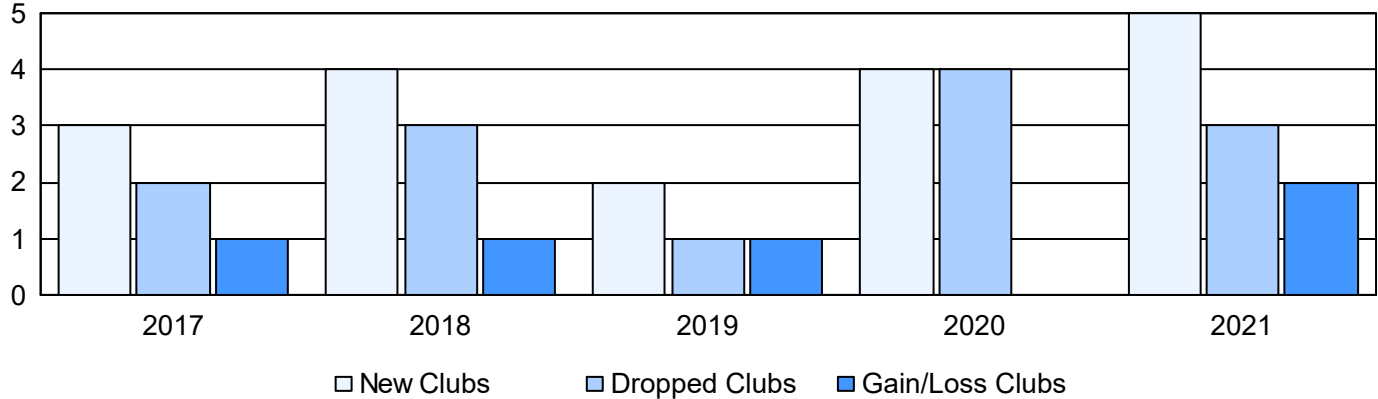

Year	New Clubs	Dropped Clubs	Gain/ Loss Clubs	New Members	Charter Members	Reinstate Members	Transfer Members	Total Member Added	Total Members Dropped	Gain/ Loss Members
2016-2017	3	2	1	215	87	24	1	327	224	103
2017-2018	4	3	1	195	106	28	4	333	331	2
2018-2019	2	1	1	193	56	22	7	278	328	-50
2019-2020	4	4	0	77	93	56	12	238	298	-60
2020-2021	5	3	2	107	116	24	10	257	279	-22
<b>Average</b>	<b>4</b>	<b>3</b>	<b>1</b>	<b>157</b>	<b>92</b>	<b>31</b>	<b>7</b>	<b>287</b>	<b>292</b>	<b>-5</b>

### Clubs