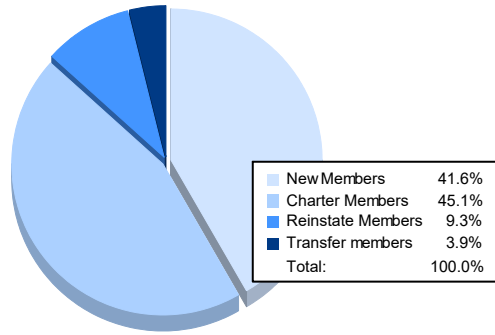

Membership Composition June 2021 Cumulative